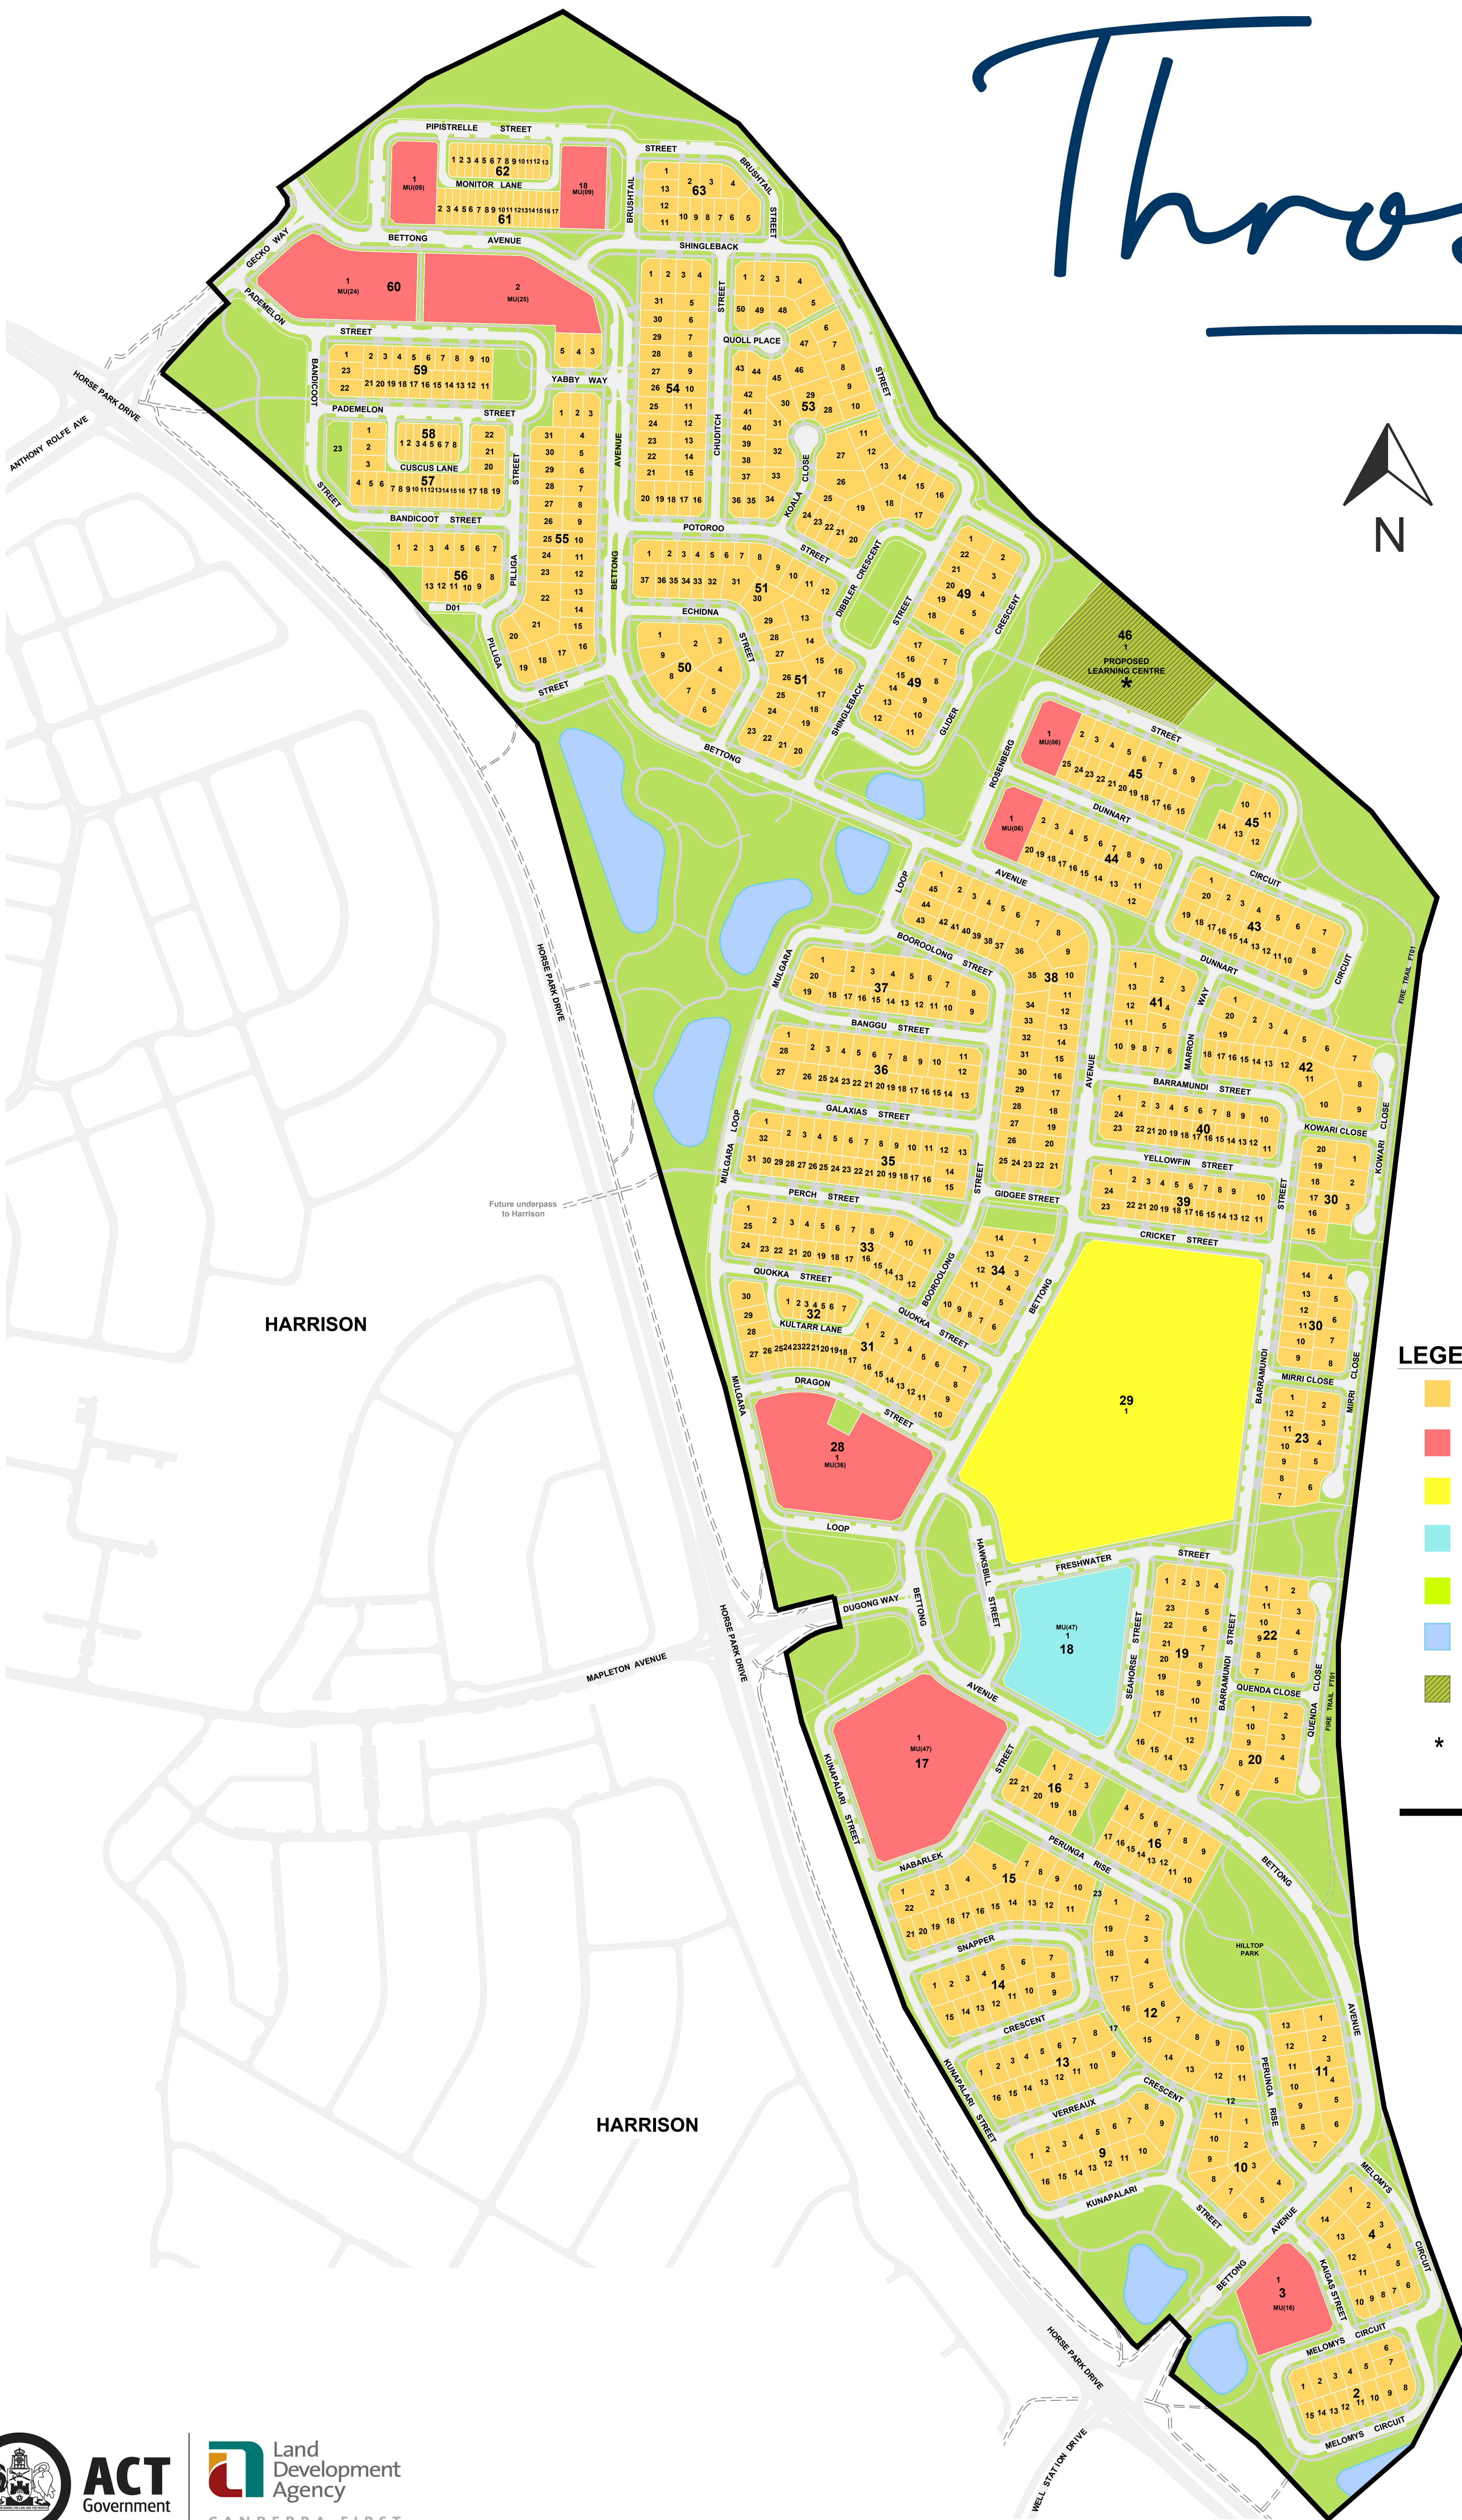

Throsby

LEGEND

- Single Residential Blocks
- Medium Density Multi Unit
- Community Facility
- Mixed Use
- Public Open Space
- Pond/River/Water Feature
- Proposed Learning Centre
- * Proposed Learning Centre for Mulligans Flat Nature Reserve and Goorooyaroo Nature Reserve.
- Estate Boundary