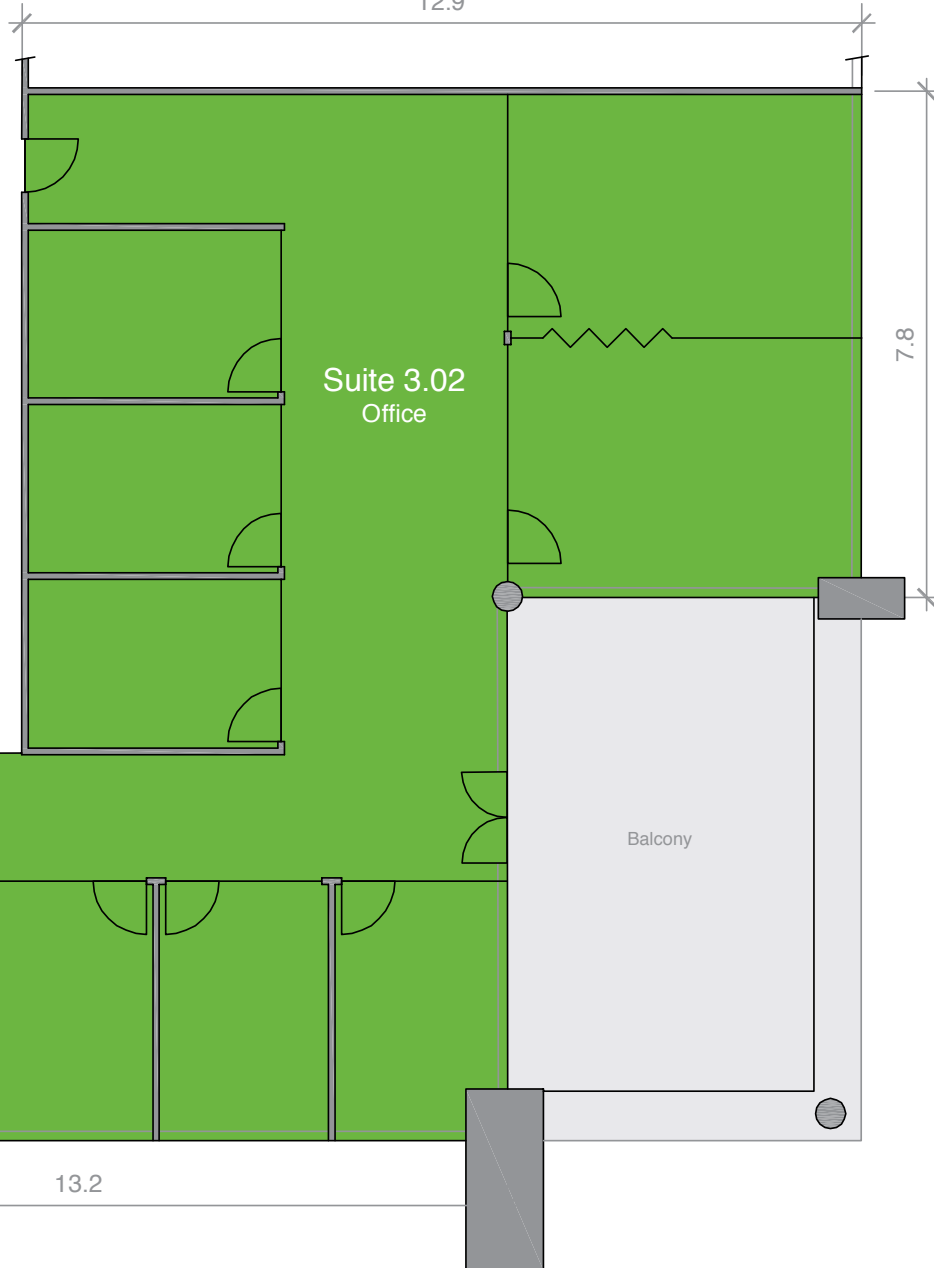

# LEVEL 3, SUITE 3.02

Adjoining Tenancy

12.9

Location Plan  
Not To Scale

AREA SCHEDULE	SQM
<b>Level 3</b>	
Suite 3.02	197.4
<b>Total area</b>	<b>197.4</b>
Balcony	35.9