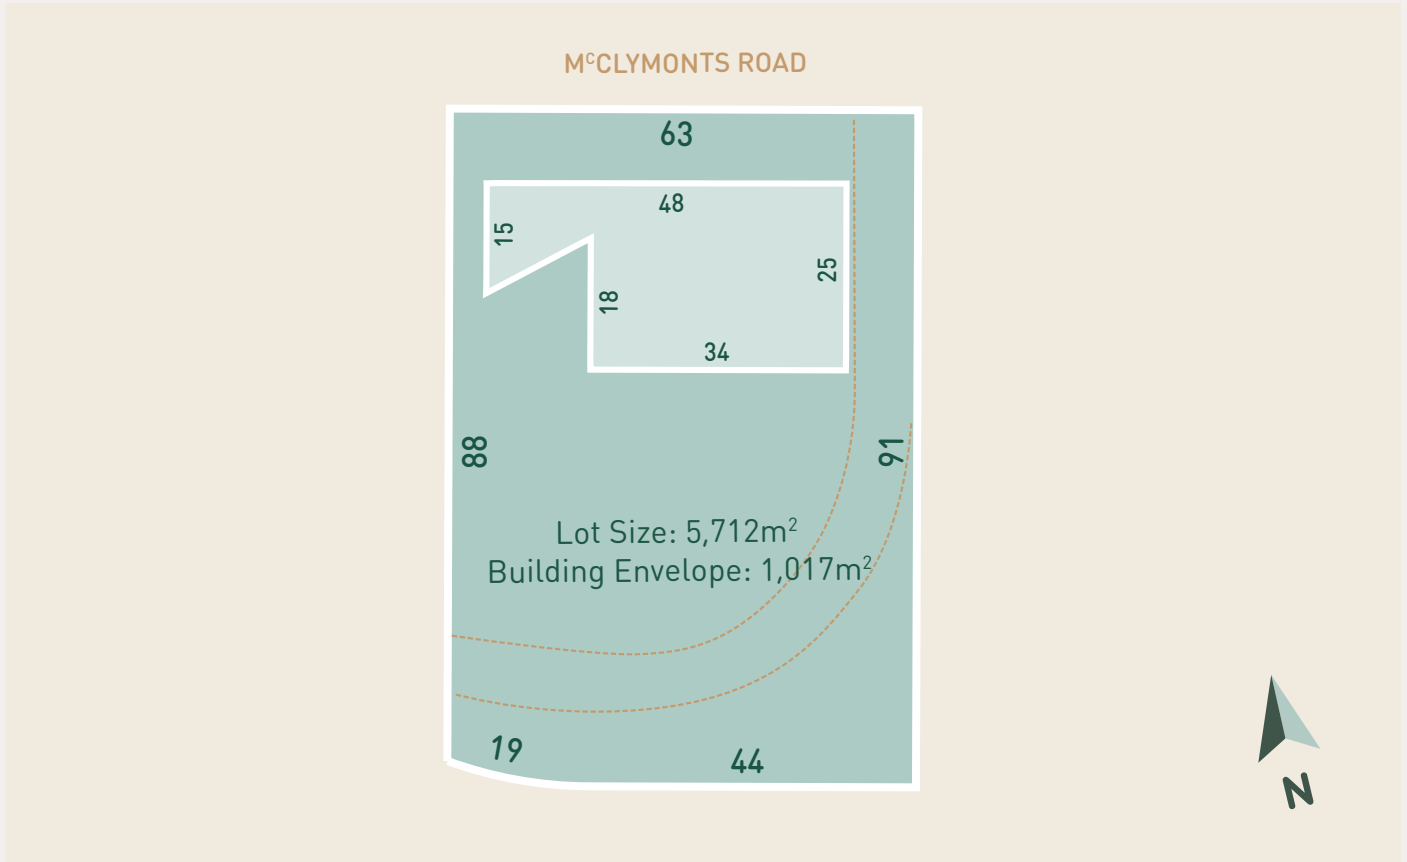

257 MCCLYMONTS ROAD, KENTHURST

Lot 3

kenthurst

landen

Lot 3

LEGEND

	COMMUNITY LOT
	LOT
	PROPOSED BUILDING ENVELOPE BOUNDARY
	SERVICE CORRIDOR

All dimensions are rounded.
Refer to the Deposited Plan for details.