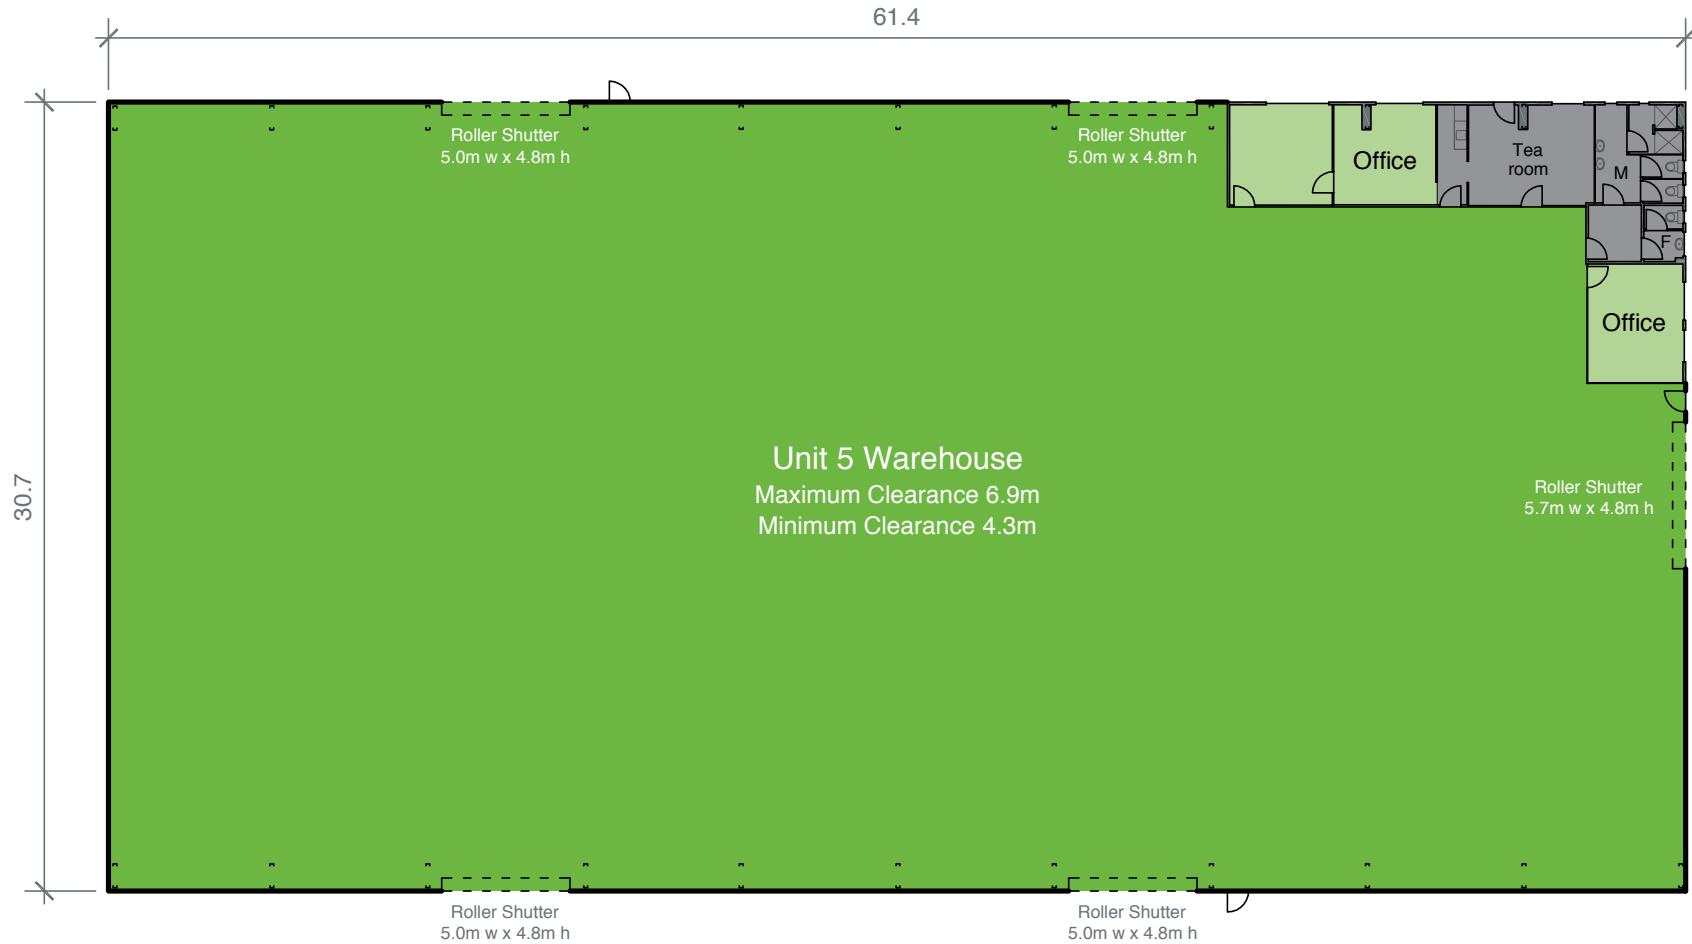

AREA SCHEDULE	SQM
Warehouse	1,789
Office + amenities	98
<b>Total building</b>	<b>1,887</b>

■ For lease