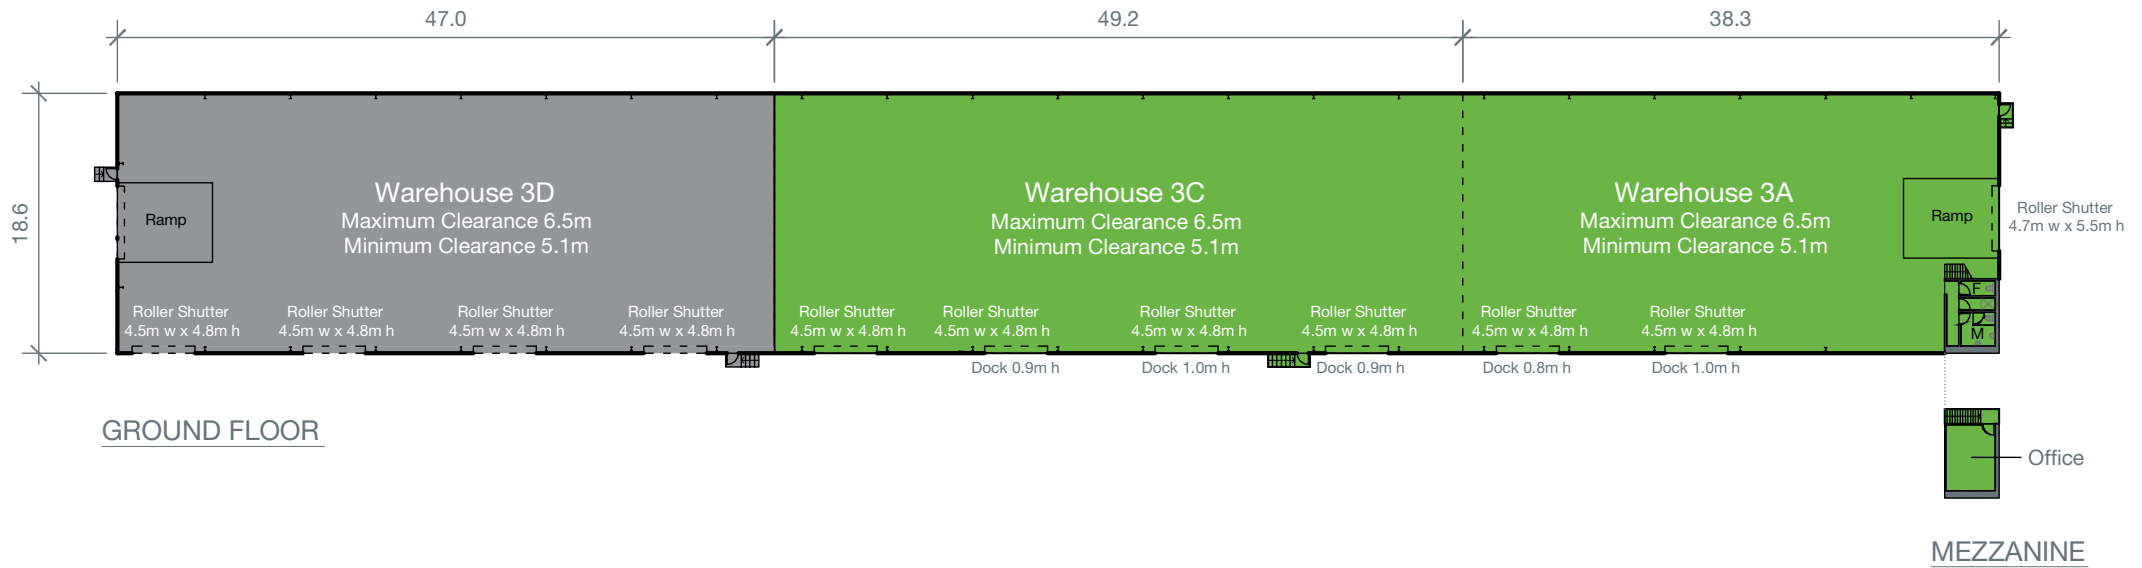

BUILDING 3A AND 3C PLAN

AREA SCHEDULE	SQM
Building 3A	
Ground warehouse	713
Mezzanine office	21
Total building	734
Building 3C	
Warehouse	915
Total area	915

■ For lease