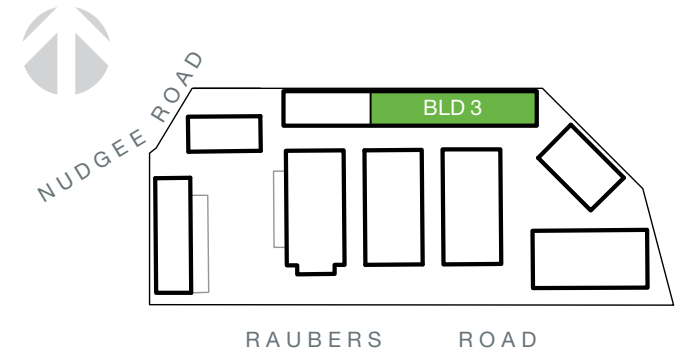

BUILDING 3A AND 3C PLAN

AREA SCHEDULE	SQM
Building 3A	
Ground warehouse	713
Mezzanine office	21
Total building	734
Building 3C	
Warehouse	915
Total area	915

■ For lease