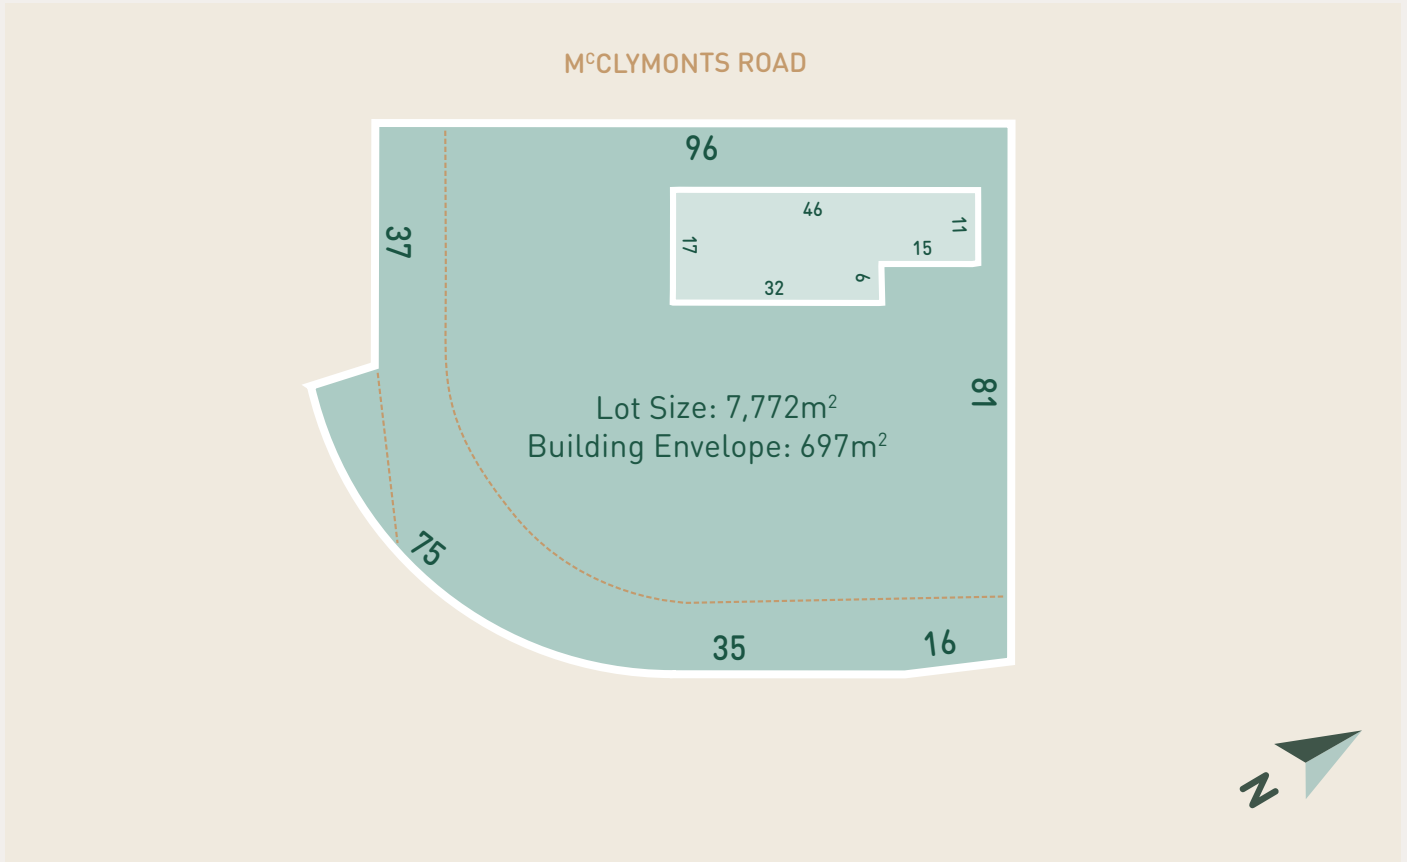

257 MCCLYMONTS ROAD, KENTHURST

Lot 6

kenthurst

landen

Lot 6

LEGEND

	COMMUNITY LOT
	LOT
	PROPOSED BUILDING ENVELOPE BOUNDARY
	SERVICE CORRIDOR

All dimensions are rounded.
Refer to the Deposited Plan for details.