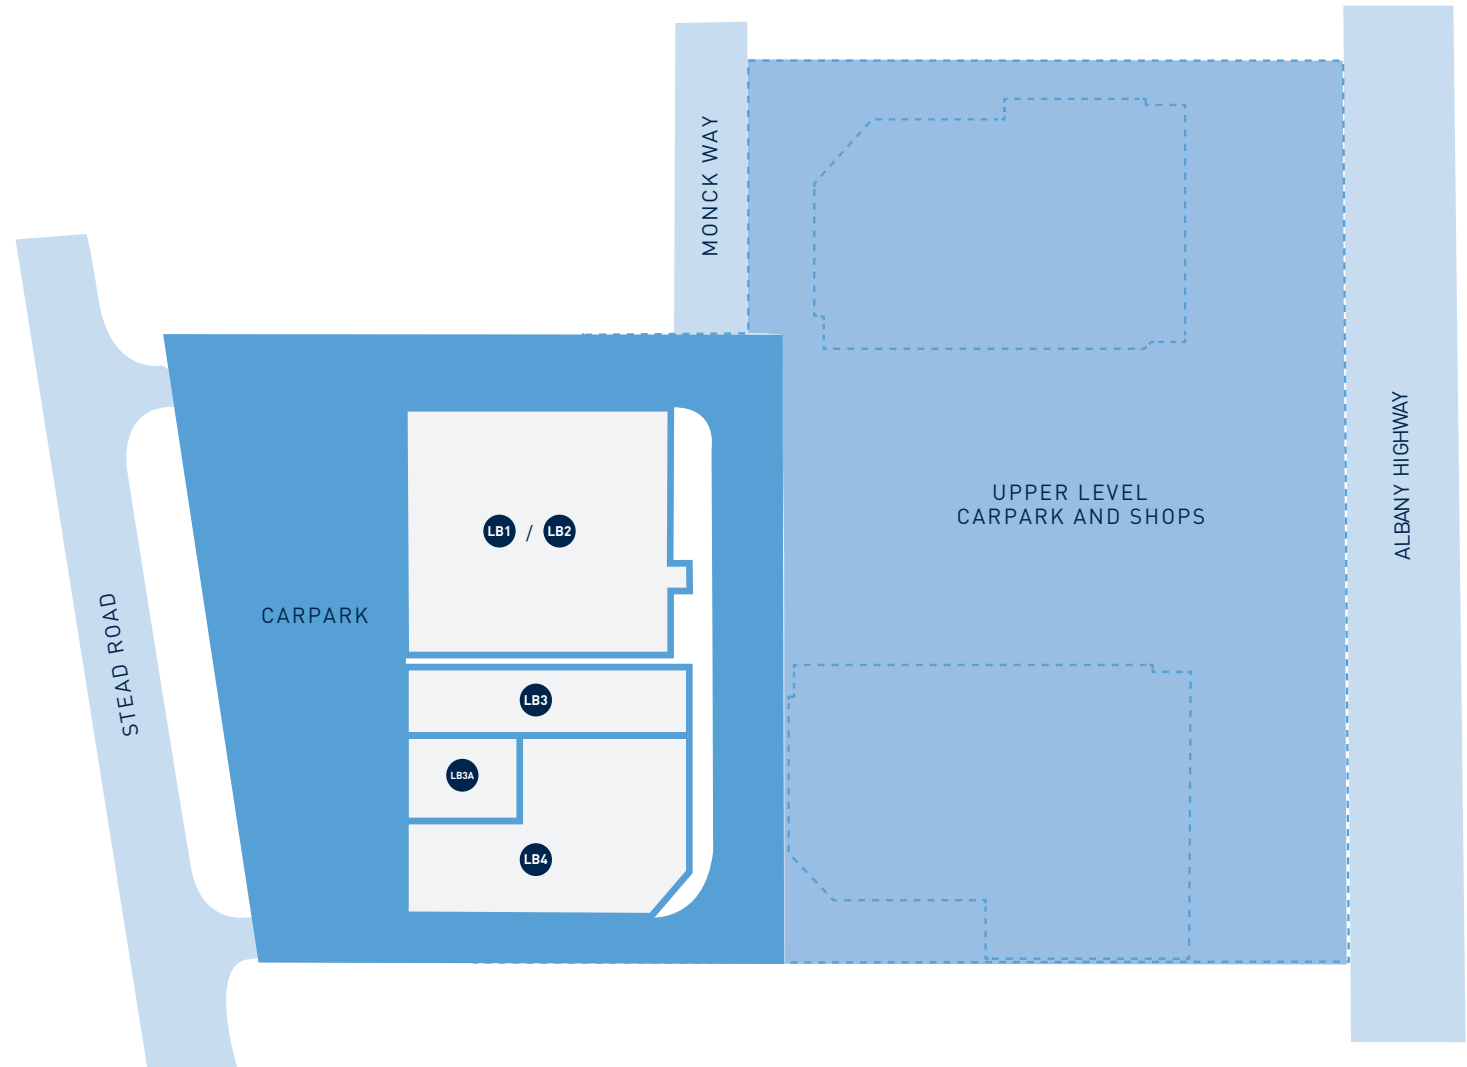

Albany Central (Lower Level)

160 Albany Highway, Albany WA

SHOP AREA^m² TENANT

| | | |
|-------|---------|--------------------|
| LB1/2 | 1,532.4 | Vacant |
| LB3 | 300 | The Sink Warehouse |
| LB3A | 180 | Vacant |
| LB4 | 917.4 | Wrights Storage |

Albany Central (Upper Level)

160 Albany Highway, Albany WA

SHOP AREA^m² TENANT

| SHOP | AREA ^m ² | TENANT |
|------|---------------------|-----------------|
| 1A | 1,510.8 | Officeworks |
| 2A | 825.2 | Living Emporium |
| 1B | 2,613.3 | Spotlight |
| 2B | 474 | Sink Warehouse |
| 1C | 813.7 | Supercheap Auto |
| 2C | 638.5 | City Farmers |
| 3C | 478.8 | Snap Fitness |