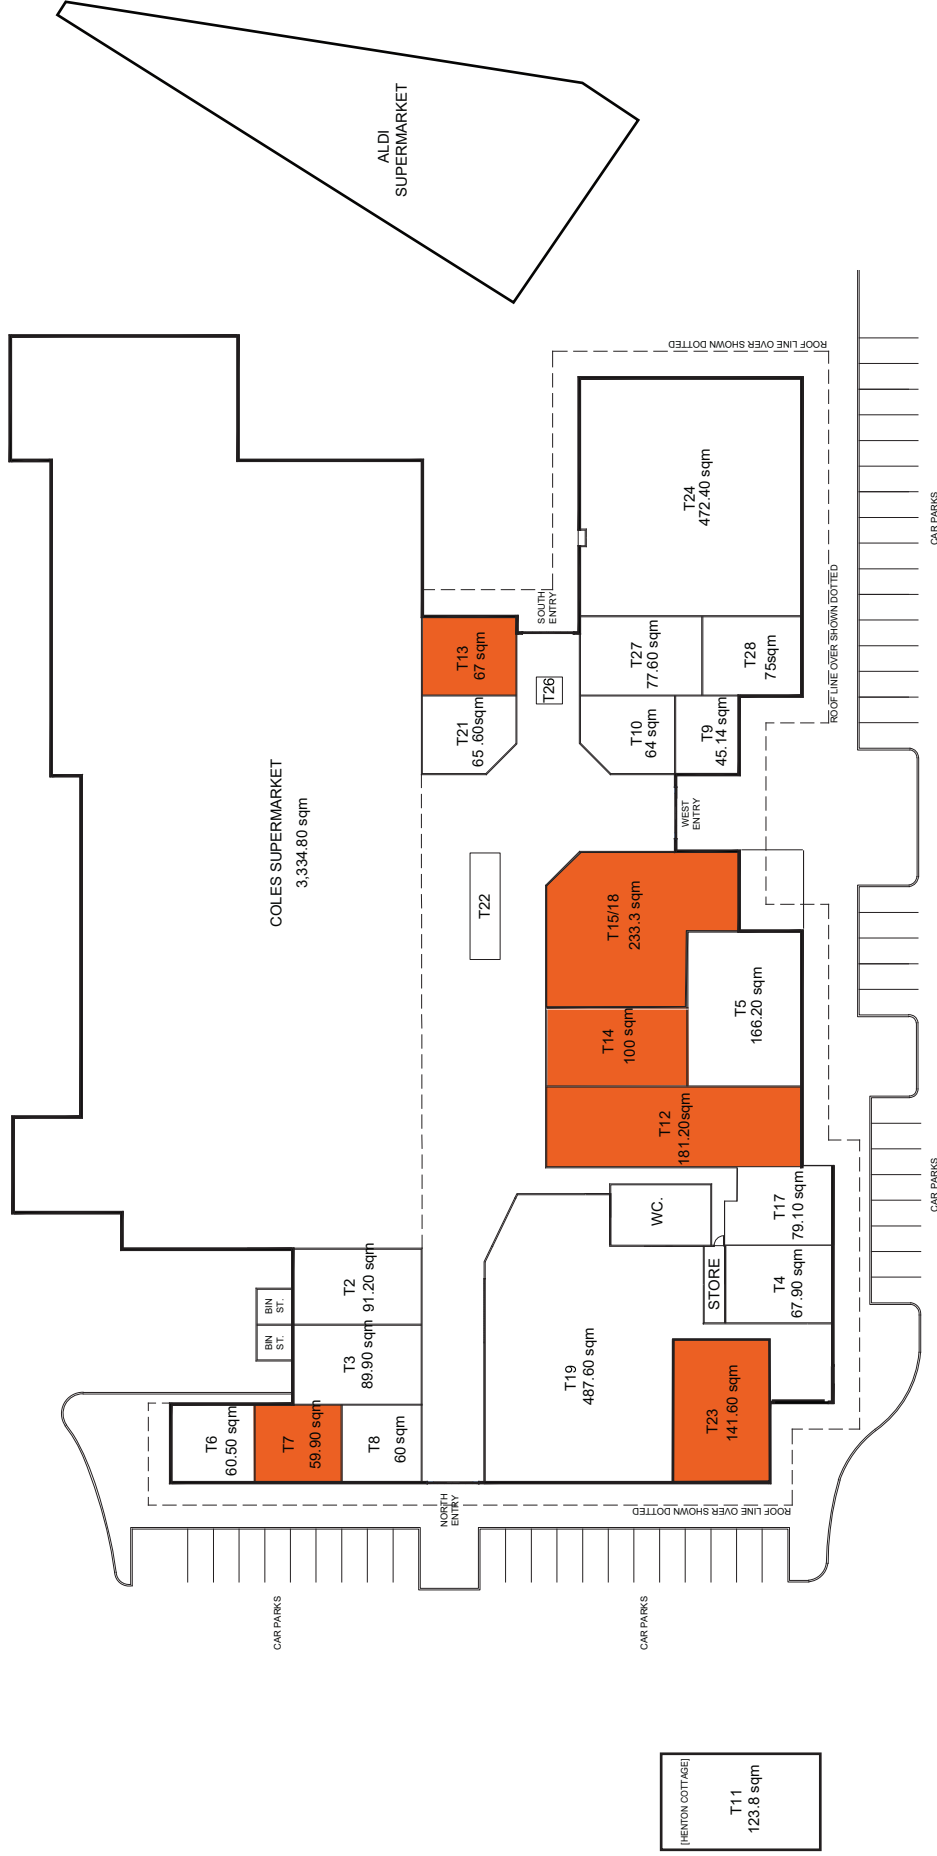

VILLAGE AUSTRALIND

301 OLD COAST ROAD, VILLAGE AUSTRALIND, WA, 6233 N

Key

- | | |
|---------------------------|-------------------------------|
| T1 Coles Supermarket | T22 Koak (OML) |
| T2 Eyes @Australind | T23 Vacant |
| T3 Smokemart | T24/25/29 Terrywhite Chemmart |
| T4 Hair Design Studio | T26 ATM |
| T5 Hair Design Studio | T27 Vacant |
| T6 Australind Laundrette | T28 Vacant |
| T7 Vacant | T29 Vacant |
| T8 AMM Nails | T30 Centre Management Office |
| T9 Australind Florist | T31 Centre Management Office |
| T10 A la Mode Hairdresser | T32 Centre Management Office |
| | T33 Centre Management Office |

VILLAGE AUSTRALIND FLOOR PLAN
NOTE: SIZES SHOWN ARE APPROXIMATE AND SUBJECT TO FINAL SURVEY.